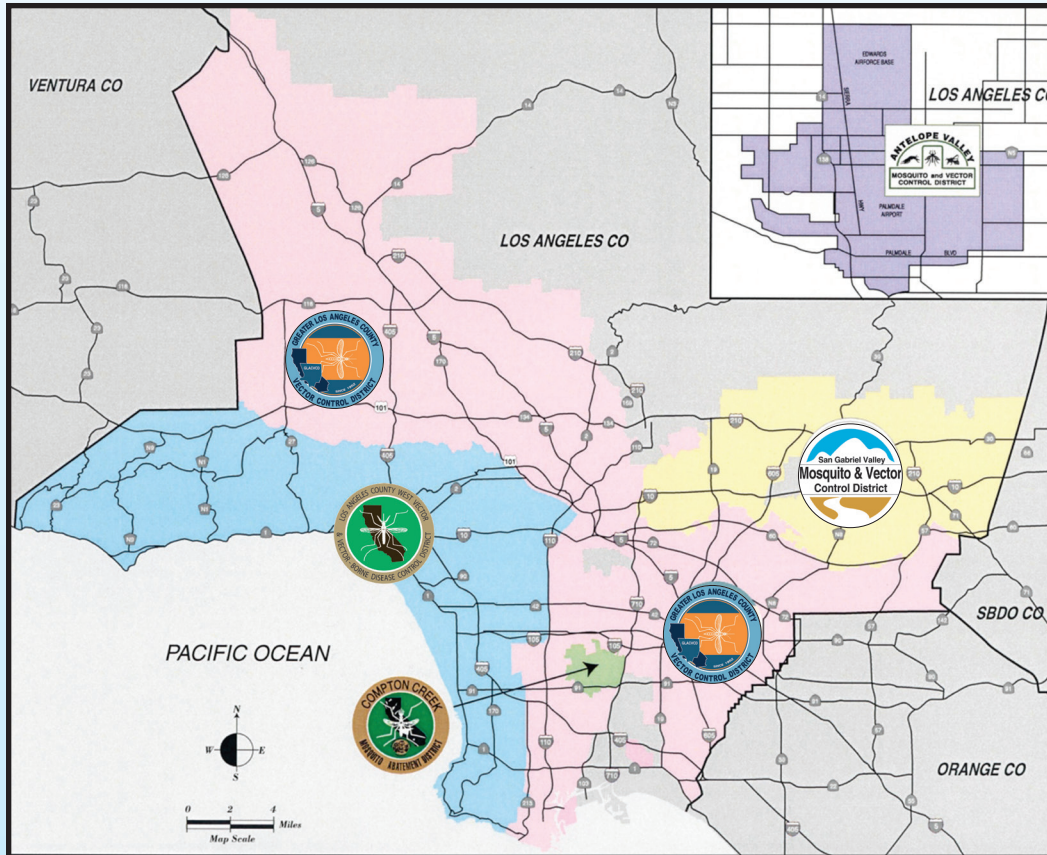

This vector can be dangerous Do You Know Who to Call?

Vector Control Agencies Protect the Health of Millions

**Greater Los Angeles County
Vector Control District**
(562) 944-9656
www.glacvcd.org

**Los Angeles County West
Vector and Vector-Borne
Disease Control District**
(310) 915-7370
www.lawestvector.org

Invasive Aedes Mosquitoes – our NEWEST threat!

Protect your family – remove standing water around your home. Contact your local public health agency to report problems, request assistance, or for mosquito-eating fish.