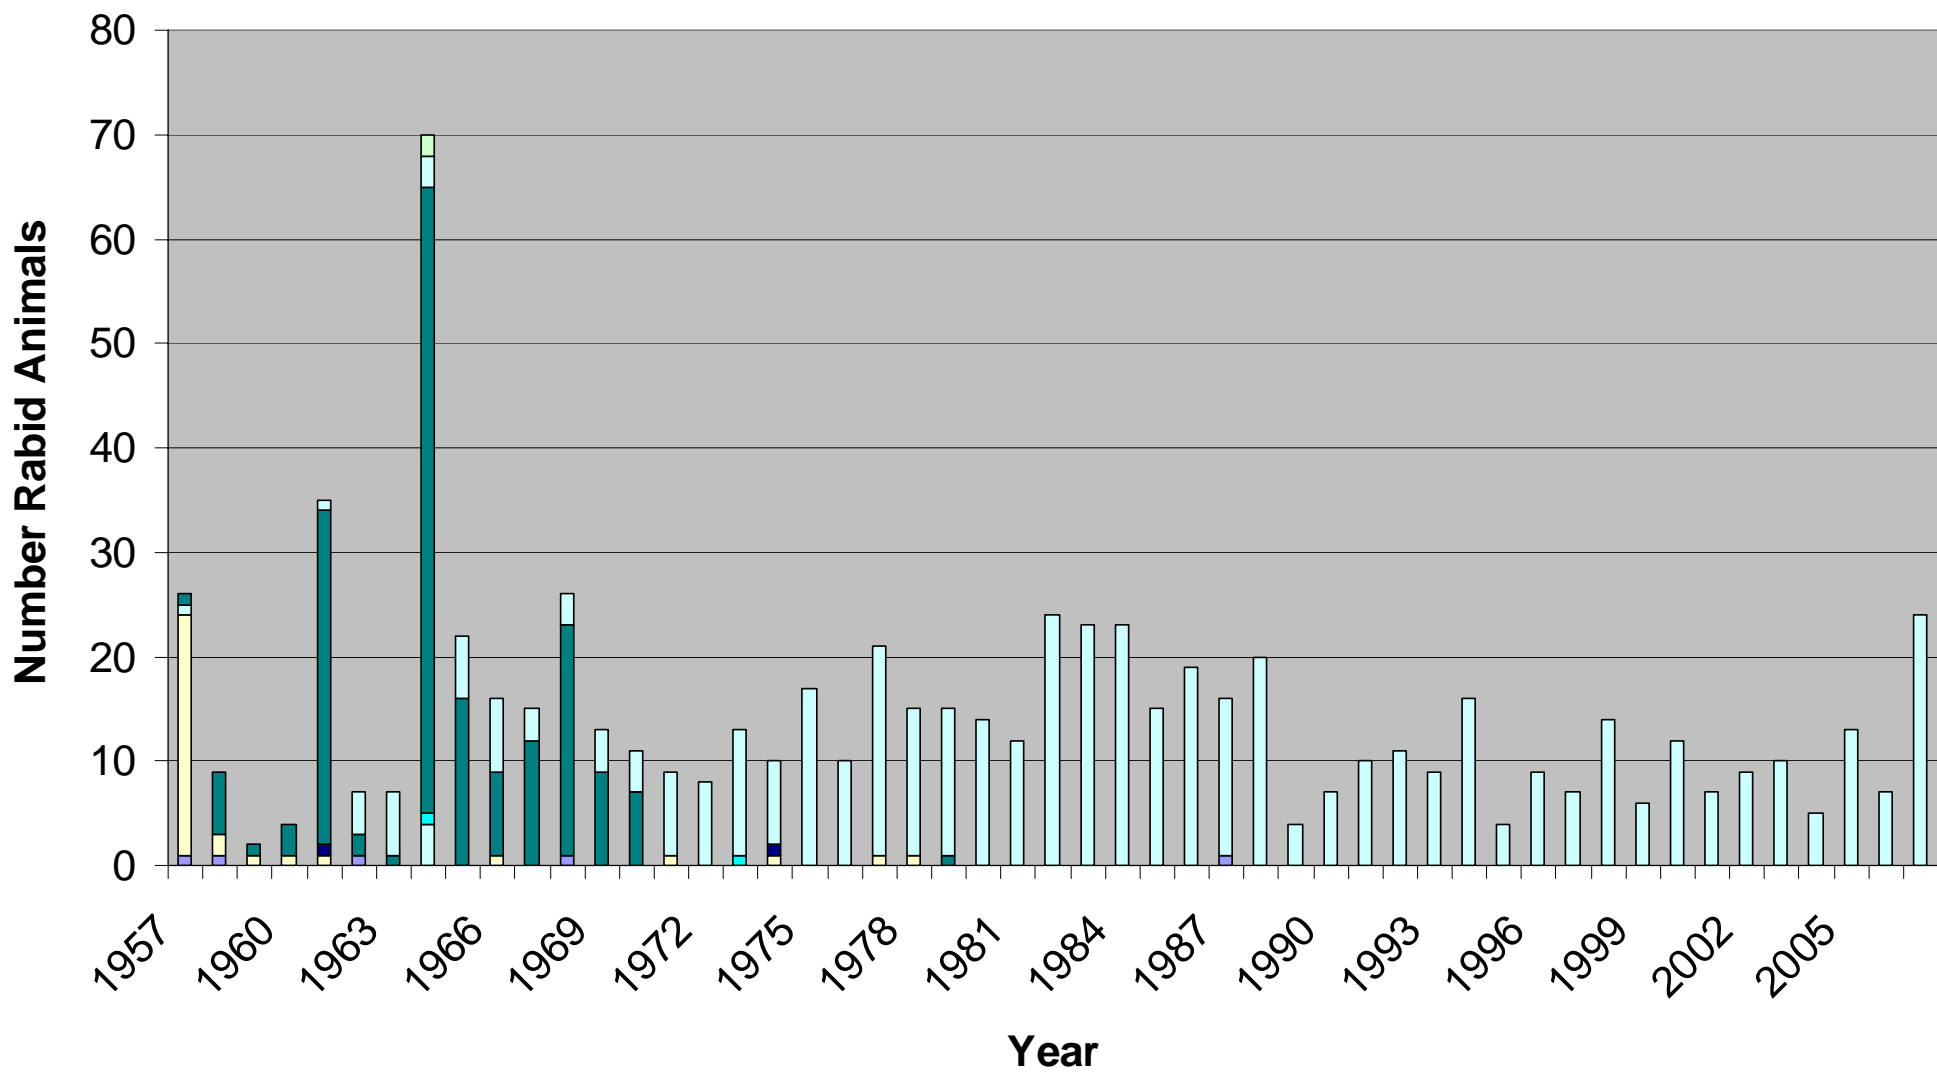

# Animal Rabies in Los Angeles County, 1922 - 2007

## Rabid Animals in Los Angeles County, 1957 - 2007

Cat
  Coyote
  Dog
  Fox
  Monkey
  Raccoon
  Skunk
  Unknown
  Bat
  Bovine