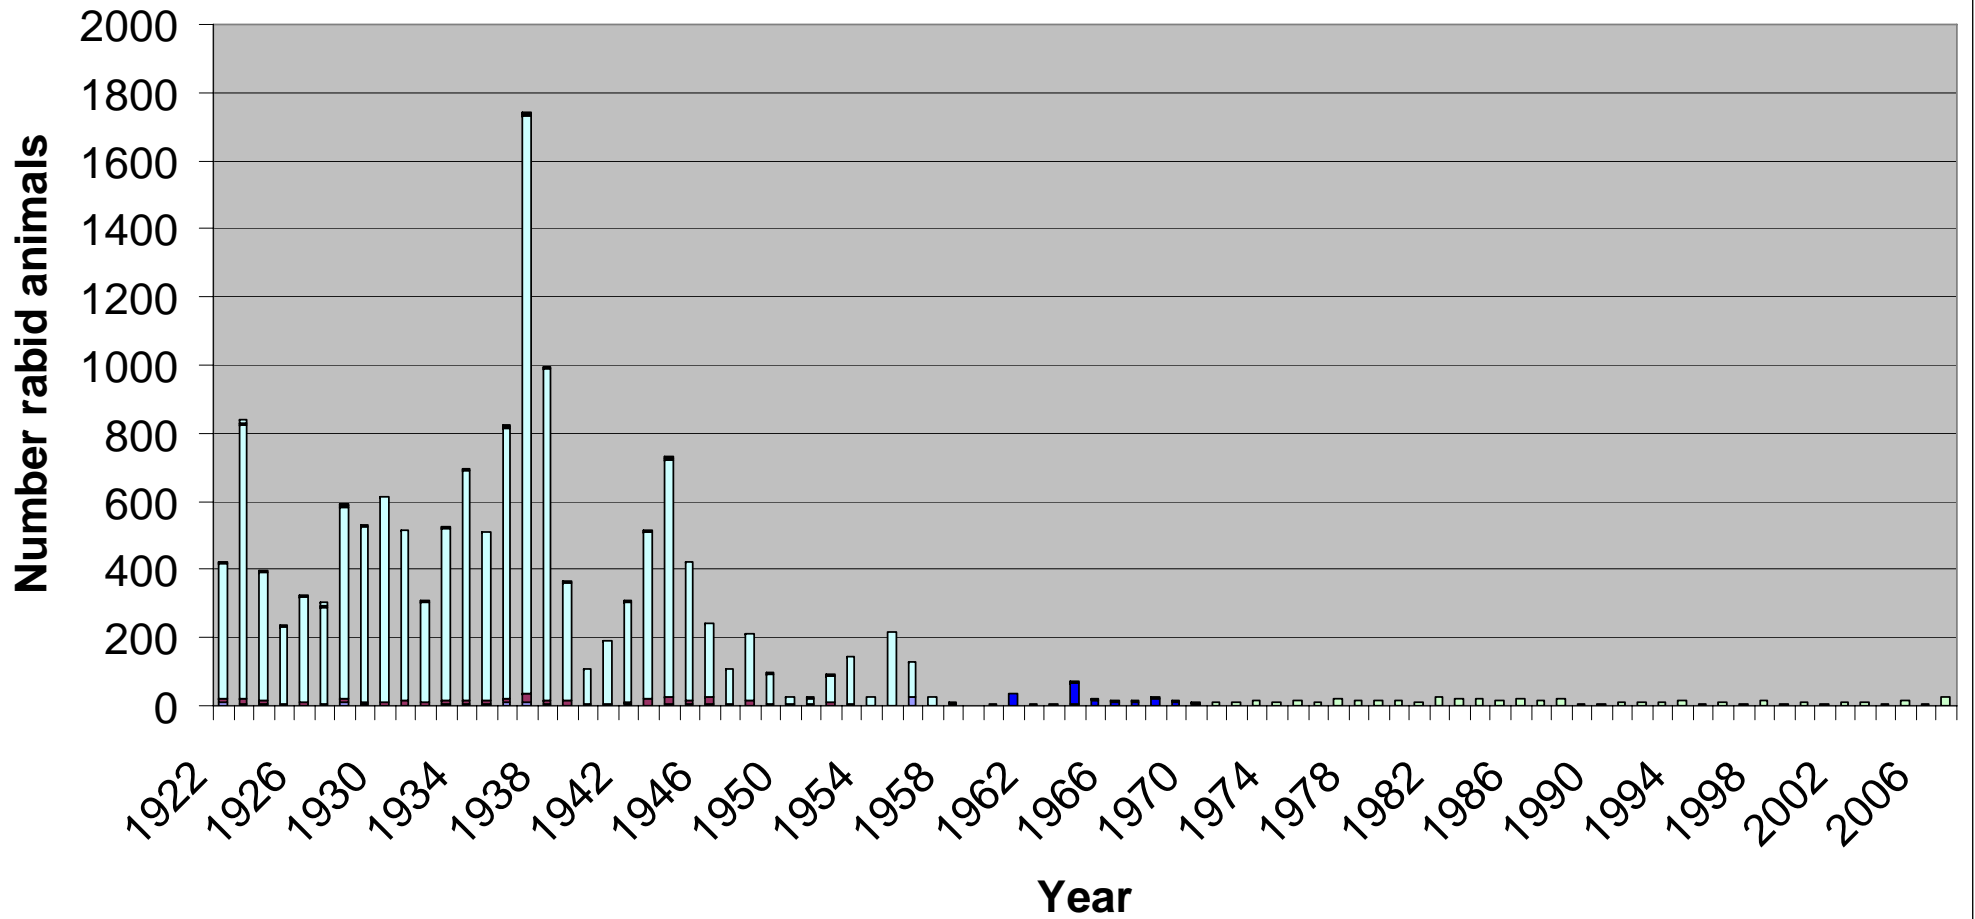

# Animal Rabies in Los Angeles County, 1922 - 2007

## Rabid Animals in Los Angeles County, 1957 - 2007

Cat
  Coyote
  Dog
  Fox
  Monkey
  Raccoon
  Skunk
  Unknown
  Bat
  Bovine