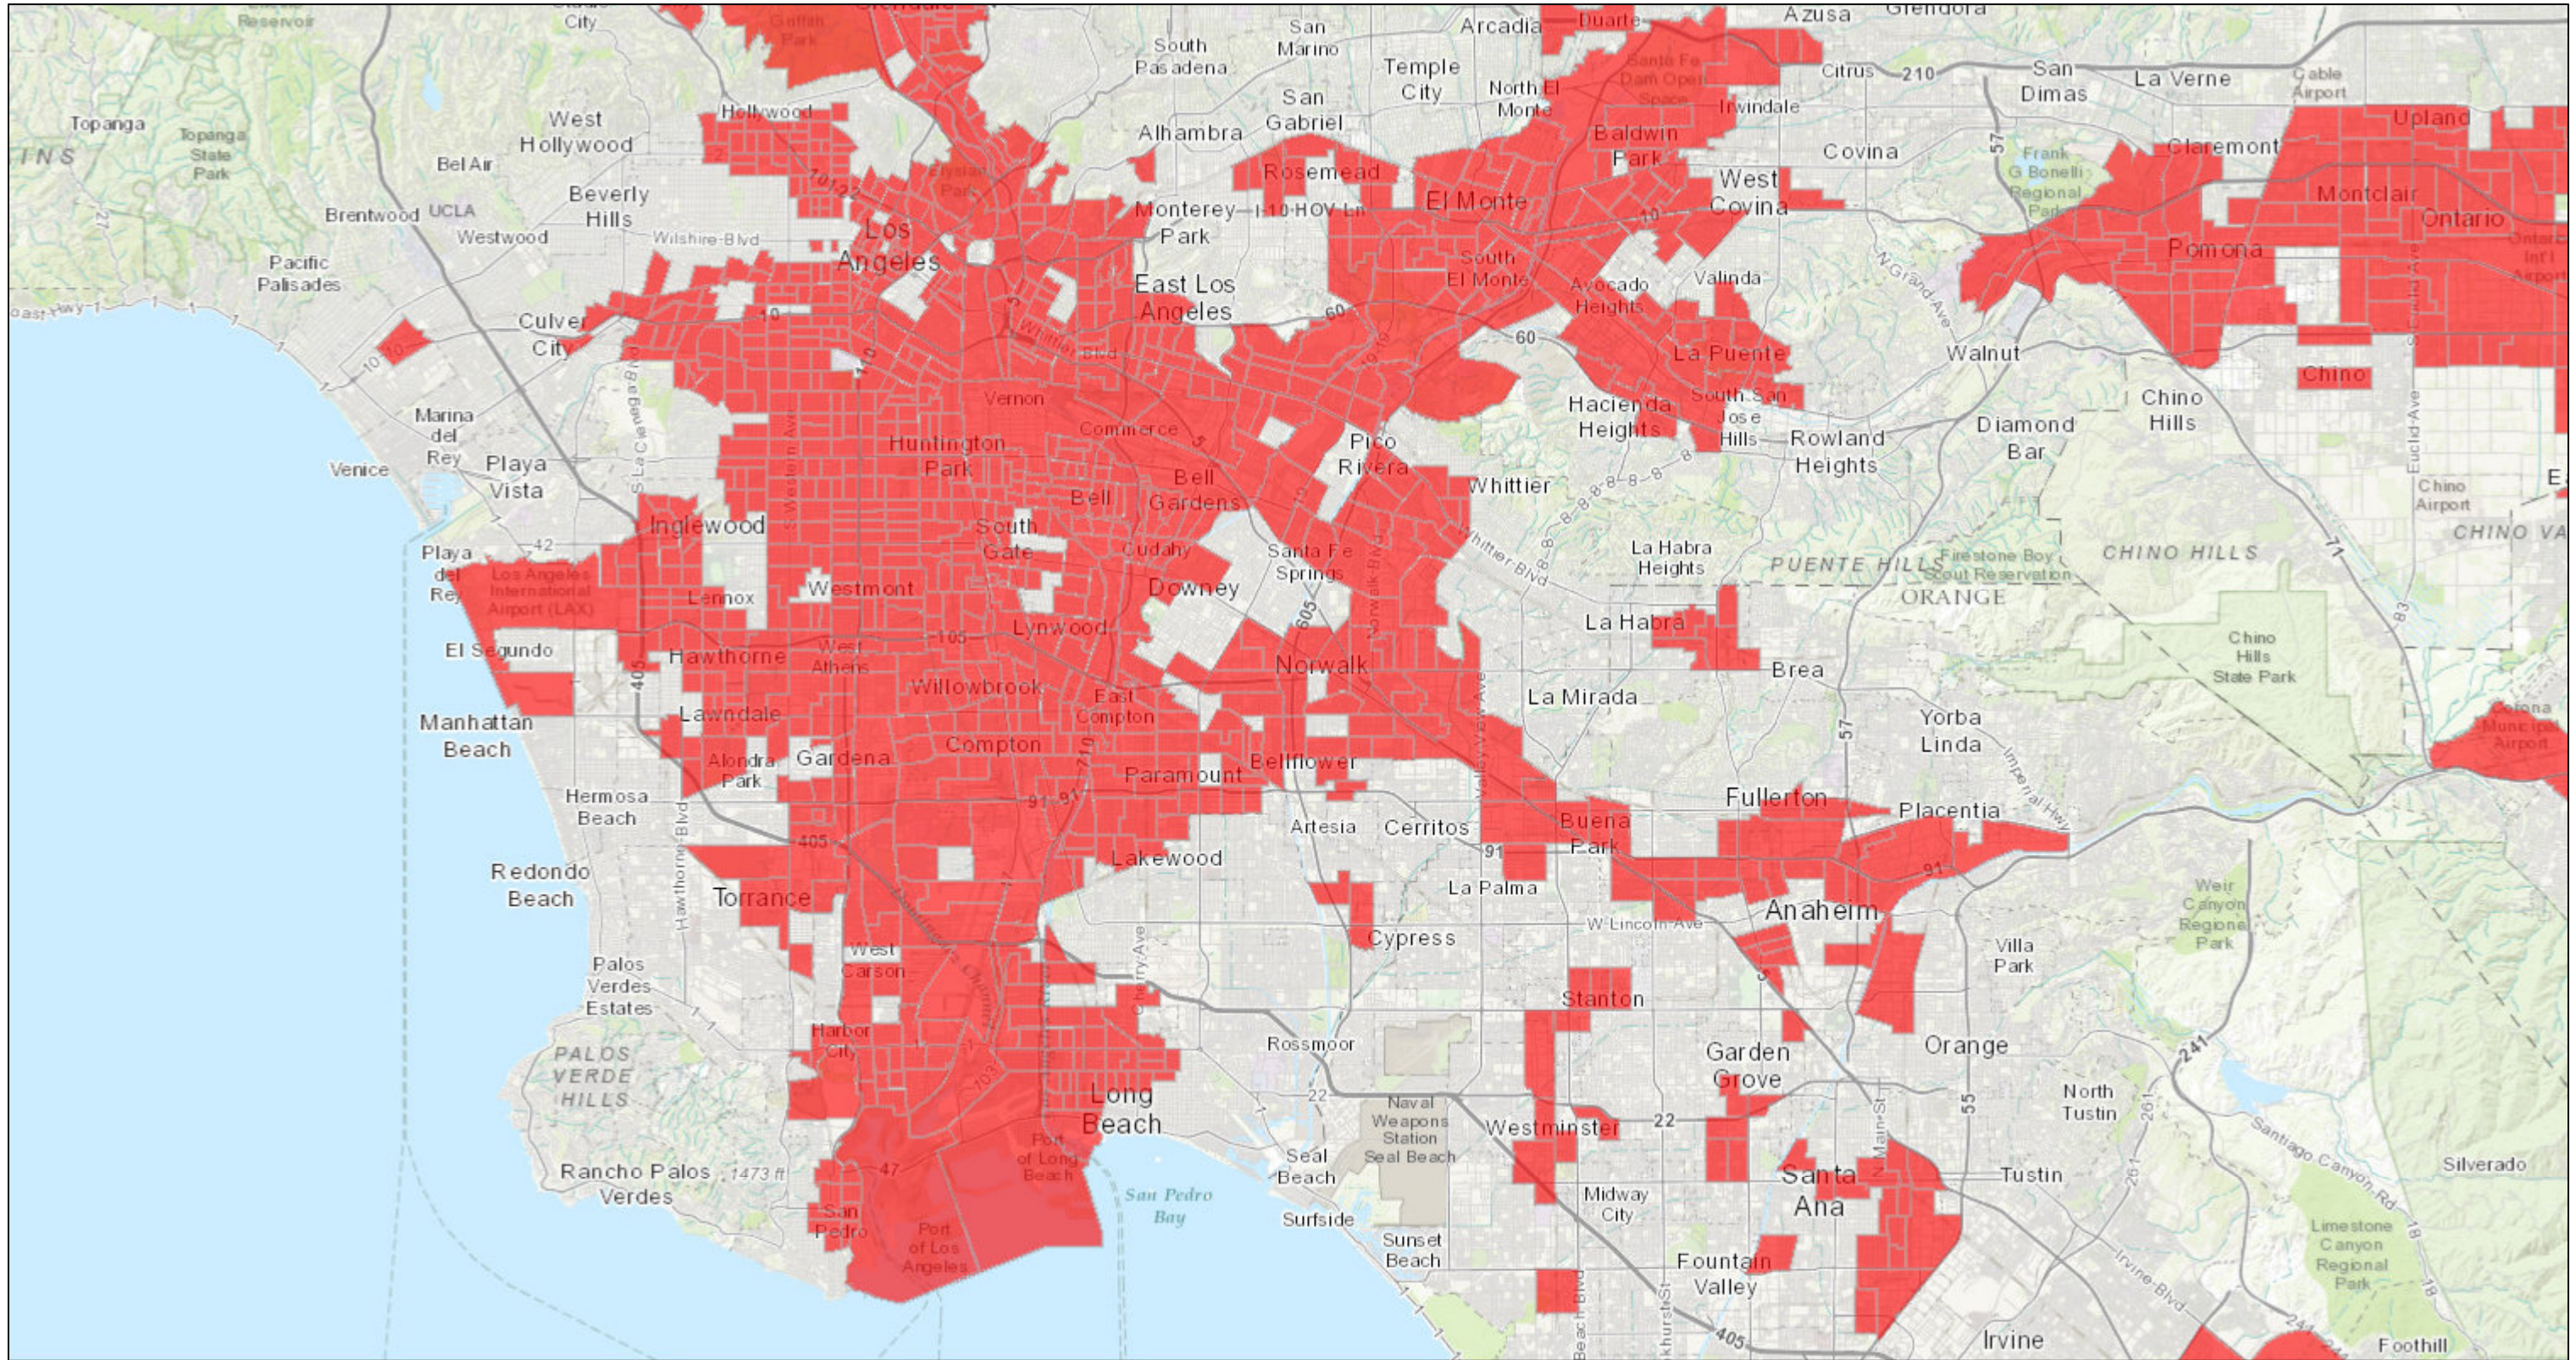

# 25% highest scoring census tract for pollution

June 26, 2017

SB 535 Disadvantaged Communities

Override 1

1:288,895

Sources: Esri, HERE, DeLorme, Intermap, increment P Corp., GEBCO, USGS, FAO, NPS, NRCAN, GeoBase, IGN, Kadaster NL, Ordnance Survey, Esri Japan, METI, Esri China (Hong Kong), swisstopo, MapmyIndia, © OpenStreetMap contributors, and the GIS