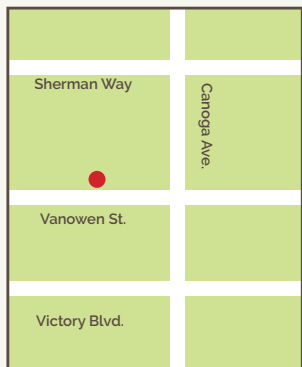

**Baldwin Park**

5050 Commerce Drive  
Baldwin Park 91706

**Metroplex**

3530 Wilshire Blvd, 11th floor  
Los Angeles 90010

**Inglewood**

9800 South La Cienega Blvd, #850  
Inglewood 90301

**Culver City**

6101 West Centinela Ave, #300  
Culver City 90230

**Burbank**

1101 West Magnolia Blvd,  
Burbank 91506

**Panorama City**

14500 Roscoe Blvd, 5th floor  
Panorama City 91402

**Canoga Park**

21515 Vanowen Street, Suite 116  
Canoga Park 91303

Please note, effective January 1, 2018, identification card services will no longer be offered at the Central Health Center, 241 N. Figueroa St., Room 128, Los Angeles, CA

# MEDICAL MARIJUANA IDENTIFICATION CARD PROGRAM

**Panorama City**  
14500 Roscoe Blvd, 5th floor  
Panorama City 91402

**Baldwin Park**  
5050 Commerce Drive  
Baldwin Park 91706

**Metroplex**  
3530 Wilshire Blvd, 11th floor  
Los Angeles 90010

**Inglewood**  
9800 South La Cienega Blvd, #850  
Inglewood 90301

**Burbank**  
1101 West Magnolia Blvd,  
Burbank 91506

**Culver City**  
6101 West Centinela Ave, #300  
Culver City 90230

**Canoga Park**  
21515 Vanowen Street, Suite 116  
Canoga Park 91303