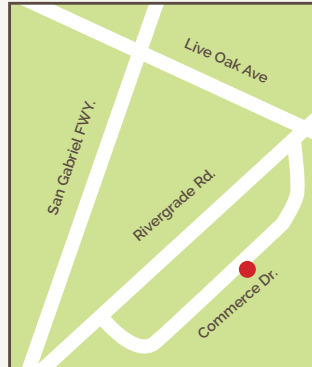

**Baldwin Park**

5050 Commerce Drive  
Baldwin Park 91706

**Metroplex**

3530 Wilshire Blvd, 11th floor  
Los Angeles 90010

**Inglewood**

9800 South La Cienega Blvd, #850  
Inglewood 90301

**Culver City**

6101 West Centinela Ave, #300  
Culver City 90230

**Burbank**

1101 West Magnolia Blvd,  
Burbank 91506

**Panorama City**

14500 Roscoe Blvd, 5th floor  
Panorama City 91402

**Canoga Park**

21515 Vanowen Street, Suite 116  
Canoga Park 91303

Please note, effective January 1, 2018, identification card services will no longer be offered at the Central Health Center, 241 N. Figueroa St., Room 128, Los Angeles, CA

# MEDICAL MARIJUANA IDENTIFICATION CARD PROGRAM

**Panorama City**  
14500 Roscoe Blvd, 5th floor  
Panorama City 91402

**Baldwin Park**  
5050 Commerce Drive  
Baldwin Park 91706

**Metroplex**  
3530 Wilshire Blvd, 11th floor  
Los Angeles 90010

**Inglewood**  
9800 South La Cienega Blvd, #850  
Inglewood 90301

**Burbank**  
1101 West Magnolia Blvd,  
Burbank 91506

**Culver City**  
6101 West Centinela Ave, #300  
Culver City 90230

**Canoga Park**  
21515 Vanowen Street, Suite 116  
Canoga Park 91303