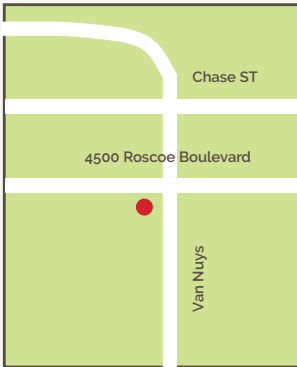

**Baldwin Park**

5050 Commerce Drive  
Baldwin Park 91706

**Metroplex**

3530 Wilshire Blvd, 11th floor  
Los Angeles 90010

**Inglewood**

9800 South La Cienega Blvd, #850  
Inglewood 90301

**Culver City**

6101 West Centinela Ave, #300  
Culver City 90230

**Burbank**

1101 West Magnolia Blvd,  
Burbank 91506

**Panorama City**

14500 Roscoe Blvd, 5th floor  
Panorama City 91402

**Canoga Park**

21515 Vanowen Street, Suite 116  
Canoga Park 91303

Please note, effective January 1, 2018, identification card services will no longer be offered at the Central Health Center, 241 N. Figueroa St., Room 128, Los Angeles, CA

# MEDICAL MARIJUANA IDENTIFICATION CARD PROGRAM

**Panorama City**  
14500 Roscoe Blvd, 5th floor  
Panorama City 91402

**Baldwin Park**  
5050 Commerce Drive  
Baldwin Park 91706

**Metroplex**  
3530 Wilshire Blvd, 11th floor  
Los Angeles 90010

**Inglewood**  
9800 South La Cienega Blvd, #850  
Inglewood 90301

**Burbank**  
1101 West Magnolia Blvd,  
Burbank 91506

**Culver City**  
6101 West Centinela Ave, #300  
Culver City 90230

**Canoga Park**  
21515 Vanowen Street, Suite 116  
Canoga Park 91303